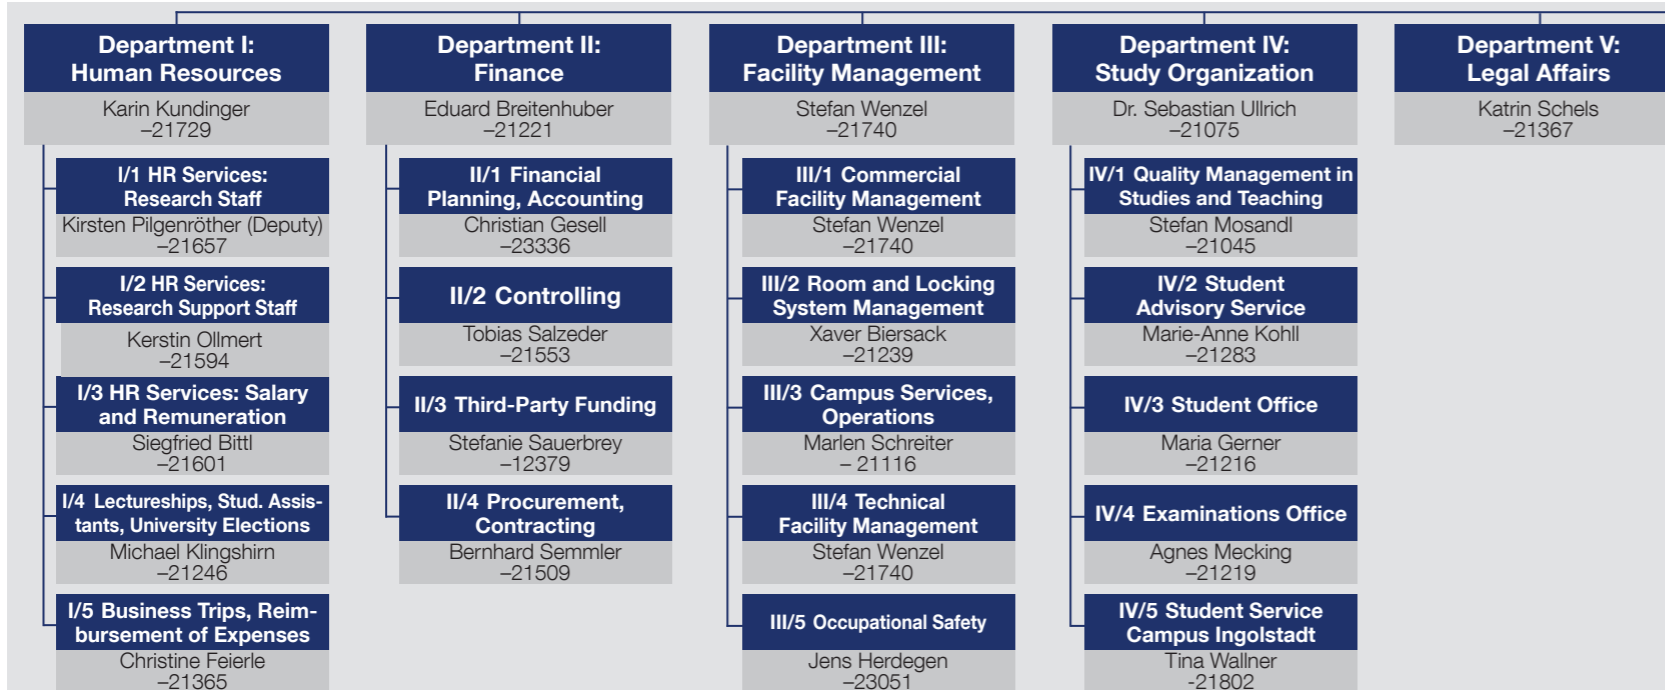

University Management and Central Facilities

Administration

Faculties and Deans

Other committees, officers and contacts, please see
www.ku.de/en/the-ku/organization